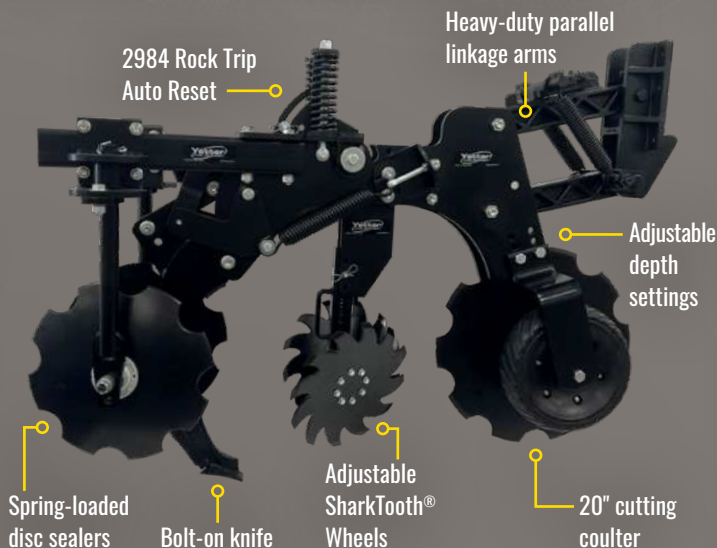

2984 MAVERICK™ HR PLUS®

Perform residue management, nutrient management, and seedbed preparation in the fall or spring with the 2984 Maverick HR Plus.

Backed by 30+ years of strip-till product experience, the Maverick strip-till unit provides savings in terms of time, water, equipment, and fuel costs.

2984 MAVERICK HR PLUS

- » Available for application of dry fertilizer, liquid fertilizer, anhydrous, or any fertilizer combination
- » Rock Trip Auto Reset feature eliminates need to leave tractor cab to reset knives or replace shear bolts (see back)
- » 20" notched cutting coulters feature parallel linkage design and five settings for changing knife depth
- » Adjustable row cleaners clear strips
- » Spring-loaded disc sealers offer infinite adjustments for width, pitch, and distance from knife to build the berm desired for your field conditions
- » Designed to be easily adaptable for fall or spring conditions
- » Features easily adjustable down pressure springs
- » No grease zerks to maintain
- » Add the optional 2984 Rolling Basket to till and condition soil in one pass (see back)

800.447.5777 | info@yetterco.com | www.yetterco.com

MAVERICK OPTIONS CREATE A MULTIFUNCTIONAL TOOL

2984 COULTER FRESHENER ATTACHMENT

- » Bolts directly to Maverick shank in place of the knife
- » Warms the planting zone by gently stirring cool, wet soil
- » Features two coulters spaced 6" apart

2984 ROLLING BASKET

- » Improves soil condition
- » Breaks up large soil clods, leaving finer soils in the seedbed for optimal seed-to-soil contact

2984 ROCK TRIP AUTO RESET

- » Trips the fertilizer knife when an obstacle is encountered
- » Knife automatically trips back into place, eliminating the need to leave tractor cab to reset knives or replace bolts