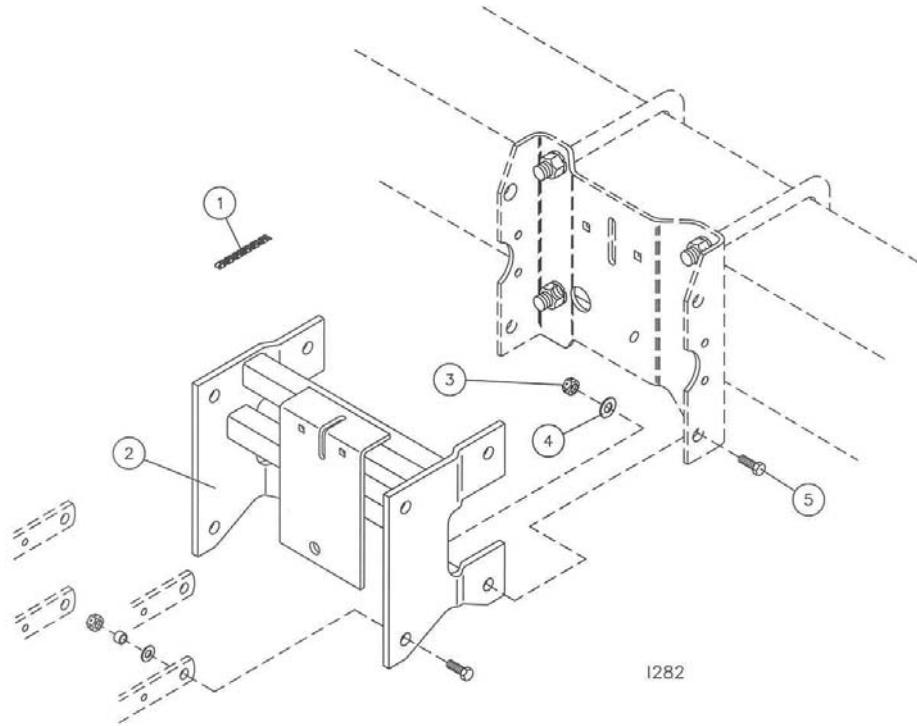

Yetter

...for land's sake

2975-188 – 6" SET BACK KIT, 7000 & KINZE

1281

KEY	QTY.	PART NO.	DESCRIPTION
1	1	2570-233	CHAIN, #41, 23 PITCHES & CONNECTOR
2	1	2975-270	SETBACK W.A., 7000 & KINZE
3	4	2520-459	5/8-11 LOCK HEX NUT ZYD
4	4	2526-451	5/8 STD. FLAT WASHER ZYD
5	4	2502-331	5/8-11 X 1 3/4" HHCS GR 5 ZYD

KEY	QTY.	PART NO.	DESCRIPTION
1	1	2570-233	CHAIN, #41, 23 PITCHES & CONNECTOR
2	1	2975-271	SETBACK W.A., 7200
3	4	2520-459	5/8-11 LOCK HEX NUT ZYD
4	4	2526-451	5/8 STD. FLAT WASHER ZYD
5	4	2502-331	5/8-11 X 1 3/4" HHCS GR 5 ZYD