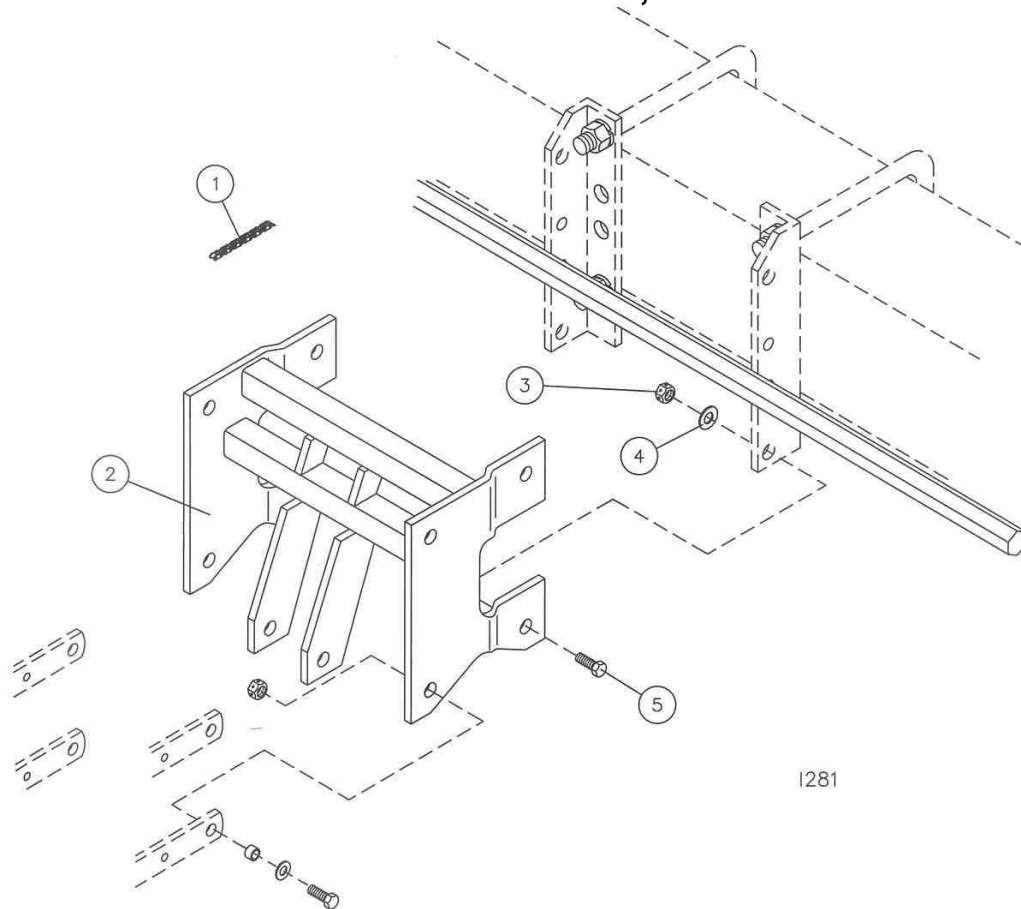

Yetter

...for land's sake

2975-188 – 6" SET BACK KIT, 7000 & KINZE

1281

KEY	QTY.	PART NO.	DESCRIPTION
1	1	2570-233	CHAIN, #41, 23 PITCHES & CONNECTOR
2	1	2975-270	SETBACK W.A., 7000 & KINZE
3	4	2520-459	5/8-11 LOCK HEX NUT ZYD
4	4	2526-451	5/8 STD. FLAT WASHER ZYD
5	4	2502-331	5/8-11 X 1 3/4" HHCS GR 5 ZYD

KEY	QTY.	PART NO.	DESCRIPTION
1	1	2570-233	CHAIN, #41, 23 PITCHES & CONNECTOR
2	1	2975-271	SETBACK W.A., 7200
3	4	2520-459	5/8-11 LOCK HEX NUT ZYD
4	4	2526-451	5/8 STD. FLAT WASHER ZYD
5	4	2502-331	5/8-11 X 1 3/4" HHCS GR 5 ZYD