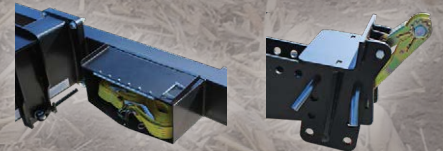

8500 HEAD CART TRAILERS

The secure, durable option for transporting combine heads

With the right equipment, transporting large, heavy combine heads can be easy, even with stalk rollers installed. Yetter Farm Equipment's 8500 Head Cart Trailers can safely transport standard or draper platforms and folding or standard corn heads. Head Cart Trailers are available in five model lengths.

8500 HEAD CART TRAILERS

Load and transport combine heads safely

- » Twin rest brackets with 12" pads fit standard or draper platforms and folding or standard corn heads
- » Full-length upper bar features tool-free universal angle position supports
- » Works with Yetter Stalk Devastator™ rollers* and most stalk stompers from other manufacturers
- » Central-beam design has adjustable lower and upper positioning supports
- » Upper bar is open and can store an extra sickle

LED LIGHT PACKAGE

- » LED lighting system and full-length reflective tape

FRONT FENDERS

- » Standard front fenders help prevent rocks and debris from damaging the head or truck

TIE DOWN PACKAGE

- » Standard toolbox allows for storage of straps and header parts with the cart
- » Includes two fully adjustable straps for securing heads for transport

LT 235/65 R-16

ST 235/80 R-16

TRANSPORT FEATURES

- » Telescoping tongue for faster, easier hookup
- » Includes two safety chains, standard electric breakaway brake system, and seven-pin wiring plug

JACK STAND