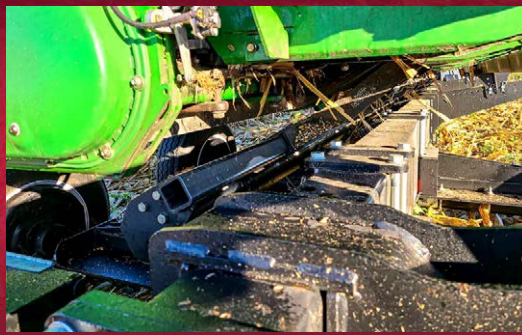

8500 HEAD CART TRAILERS

The secure, durable option for transporting combine heads

With the right equipment, transporting large, heavy combine heads can be easy, even with stalk rollers installed. Yetter Farm Equipment's 8500 Head Cart Trailers can safely transport standard or draper platforms and folding or standard corn heads. Head Cart Trailers are available in five model lengths.

8500 HEAD CART TRAILERS

Load and transport combine heads safely

- » Twin rest brackets with 12" pads fit standard or draper platforms and folding or standard corn heads
- » Full-length upper bar features tool-free universal angle position supports
- » Works with Yetter Stalk Devastator™ rollers* and most stalk stompers from other manufacturers
- » Central-beam design has adjustable lower and upper positioning supports
- » Upper bar is open and can store an extra sickle

*The Head Cart Trailer is shown with the 5000 Stalk Devastator installed on a corn head.

MODEL LENGTH OPTIONS				
27'	32'	38'	43'	48'

800.447.5777 | info@yetterco.com | www.yetterco.com

DESIGNED FOR SAFETY AND CONVENIENCE

LED LIGHT PACKAGE

- » LED lighting system and full-length reflective tape

FRONT FENDERS

- » Standard front fenders help prevent rocks and debris from damaging the head or truck

TIE DOWN PACKAGE

- » Standard toolbox allows for storage of straps and header parts with the cart
- » Includes two fully adjustable straps for securing heads for transport